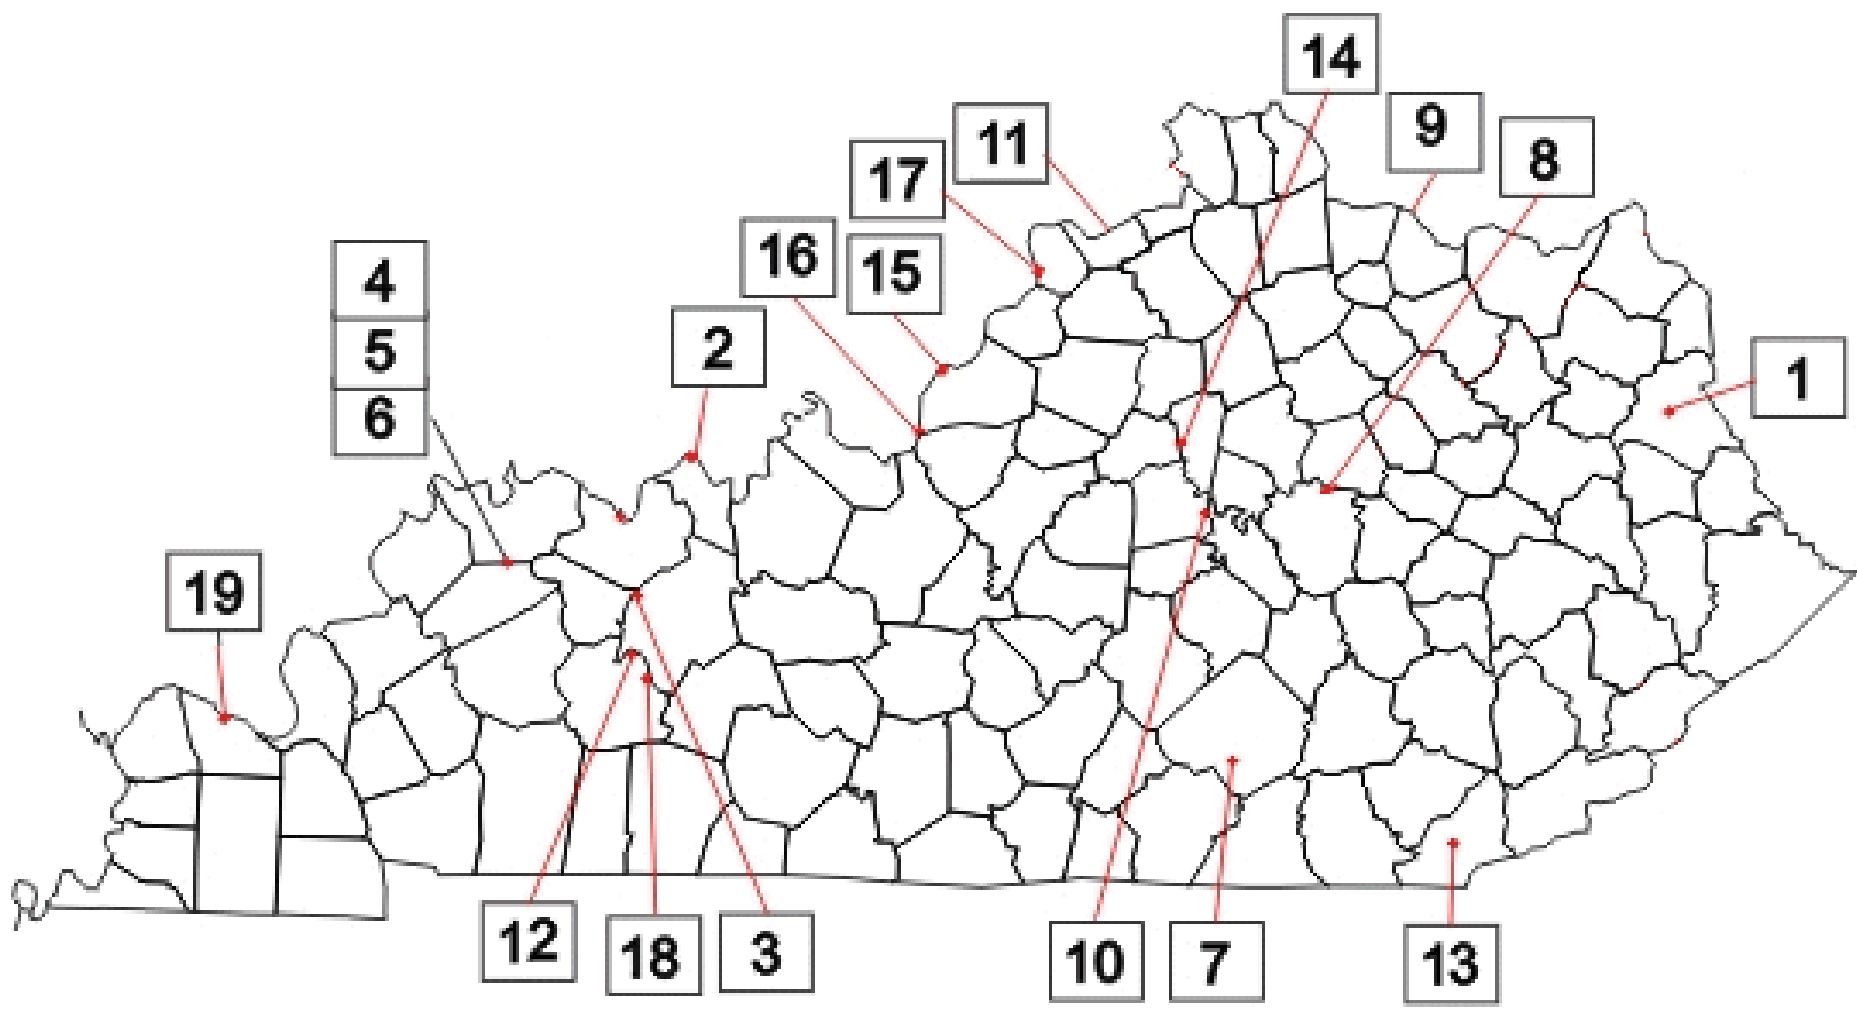

MICHAEL MCDERMOTT, EASTERN KENTUCKY UNIVERSITY  
CASTON MASTERS, MAT EASTERN KENTUCKY UNIVERSITY

Western  
coal

Land between the  
lakes

vs.

D  
a  
n  
i  
e  
l  
B  
o  
o  
n  
e  
F  
o  
r  
e  
s  
t

Eastern  
coal

Elk

# Ohio River Basin - Waterside Coal-Fired Power Plants

A large field of solar panels under a clear blue sky. The panels are arranged in rows and are tilted towards the sun. The ground is covered in green grass. The sky is a clear, bright blue with a few wispy clouds. The overall scene is a typical solar farm.

## ALTERNATIVE ENERGY TOPICS TO TEACH

- Overview of Fossil Fuels verses Alternative Energy
- Oil crop/Biofuels
- Solar
- Ethanol Production

- Biomass
- Geothermal
- Hydroelectric
- Wind

THANK YOU!