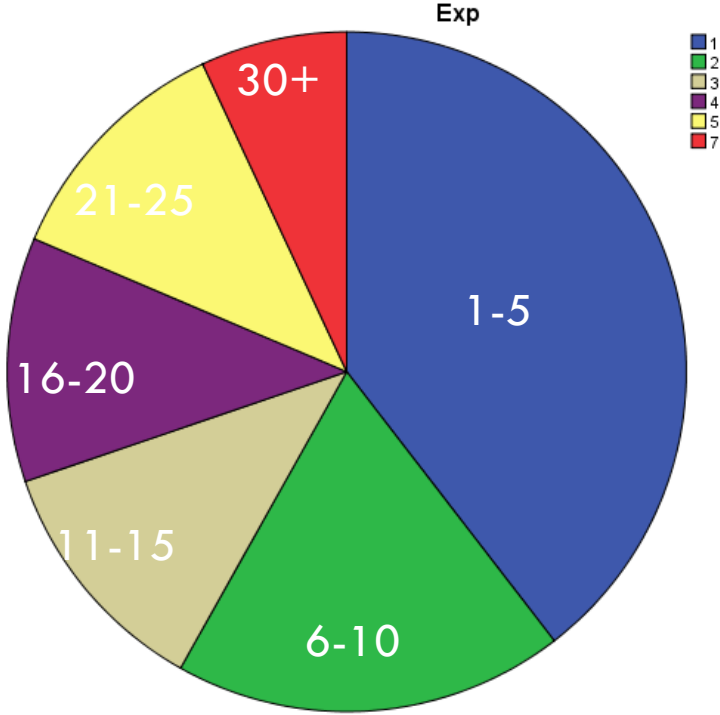

MICHAEL MCDERMOTT, EASTERN KENTUCKY UNIVERSITY  
CASTON MASTERS, MAT EASTERN KENTUCKY UNIVERSITY

Western  
coal

Land between the  
lakes

vs.

D  
a  
n  
i  
e  
l  
B  
o  
o  
n  
e  
F  
o  
r  
e  
s  
t

Eastern  
coal

Elk

# Ohio River Basin - Waterside Coal-Fired Power Plants

A large field of solar panels under a clear blue sky. The panels are arranged in rows and are tilted towards the sun. The ground is covered in green grass. The sky is a clear, bright blue with a few wispy clouds. The overall scene is a typical solar farm.

## ALTERNATIVE ENERGY TOPICS TO TEACH

- Overview of Fossil Fuels verses Alternative Energy
- Oil crop/Biofuels
- Solar
- Ethanol Production

- Biomass
- Geothermal
- Hydroelectric
- Wind

THANK YOU!