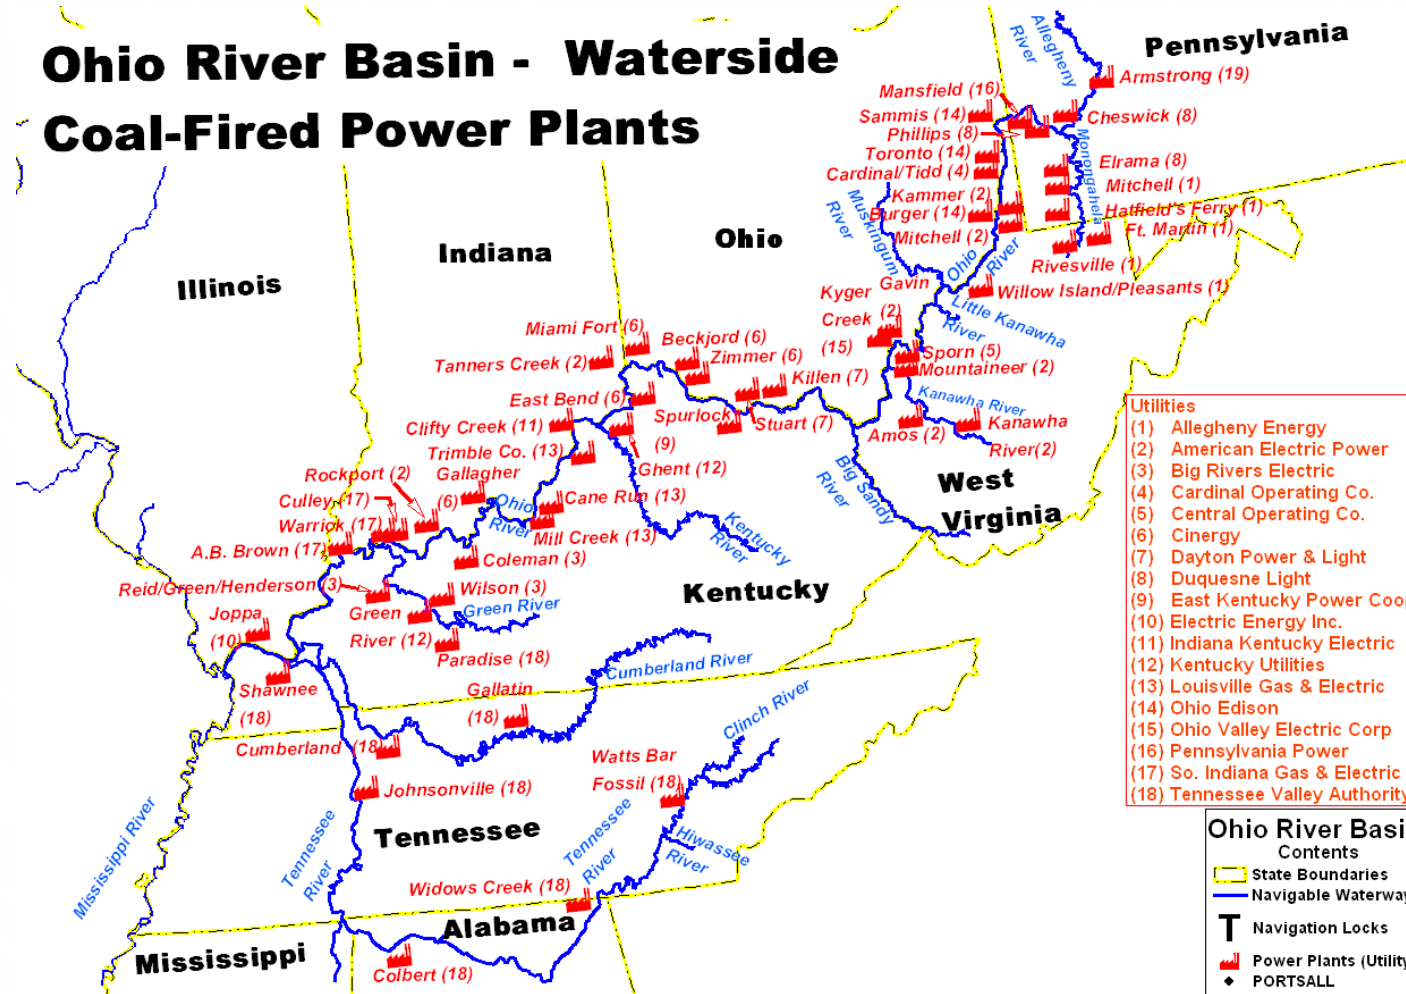

MICHAEL MCDERMOTT, EASTERN KENTUCKY UNIVERSITY  
CASTON MASTERS, MAT EASTERN KENTUCKY UNIVERSITY

Western  
coal

Land between the  
lakes

vs.

D  
a  
n  
i  
e  
l  
B  
o  
o  
n  
e  
F  
o  
r  
e  
s  
t

Eastern  
coal

Elk

# Ohio River Basin - Waterside Coal-Fired Power Plants

A large field of solar panels under a clear blue sky. The panels are arranged in rows and are tilted towards the sun. The ground is covered in green grass. The sky is a clear, bright blue with a few wispy clouds. The overall scene is a typical solar farm.

## ALTERNATIVE ENERGY TOPICS TO TEACH

- Overview of Fossil Fuels verses Alternative Energy
- Oil crop/Biofuels
- Solar
- Ethanol Production

- Biomass
- Geothermal
- Hydroelectric
- Wind

THANK YOU!