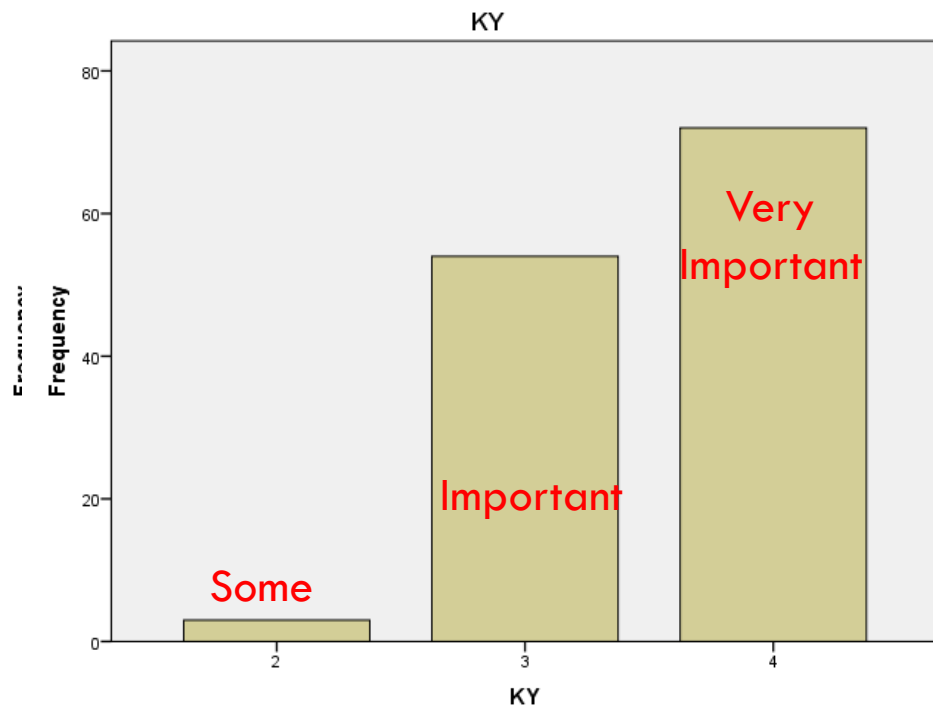

Eastern  
coal

Elk

# Ohio River Basin - Waterside Coal-Fired Power Plants

A large field of solar panels under a clear blue sky. The panels are arranged in rows and are tilted towards the sun. The ground is covered in green grass. The sky is a clear, bright blue with a few wispy clouds. The overall scene is a typical solar farm.

## ALTERNATIVE ENERGY TOPICS TO TEACH

- Overview of Fossil Fuels verses Alternative Energy
- Oil crop/Biofuels
- Solar
- Ethanol Production

- Biomass
- Geothermal
- Hydroelectric
- Wind

THANK YOU!