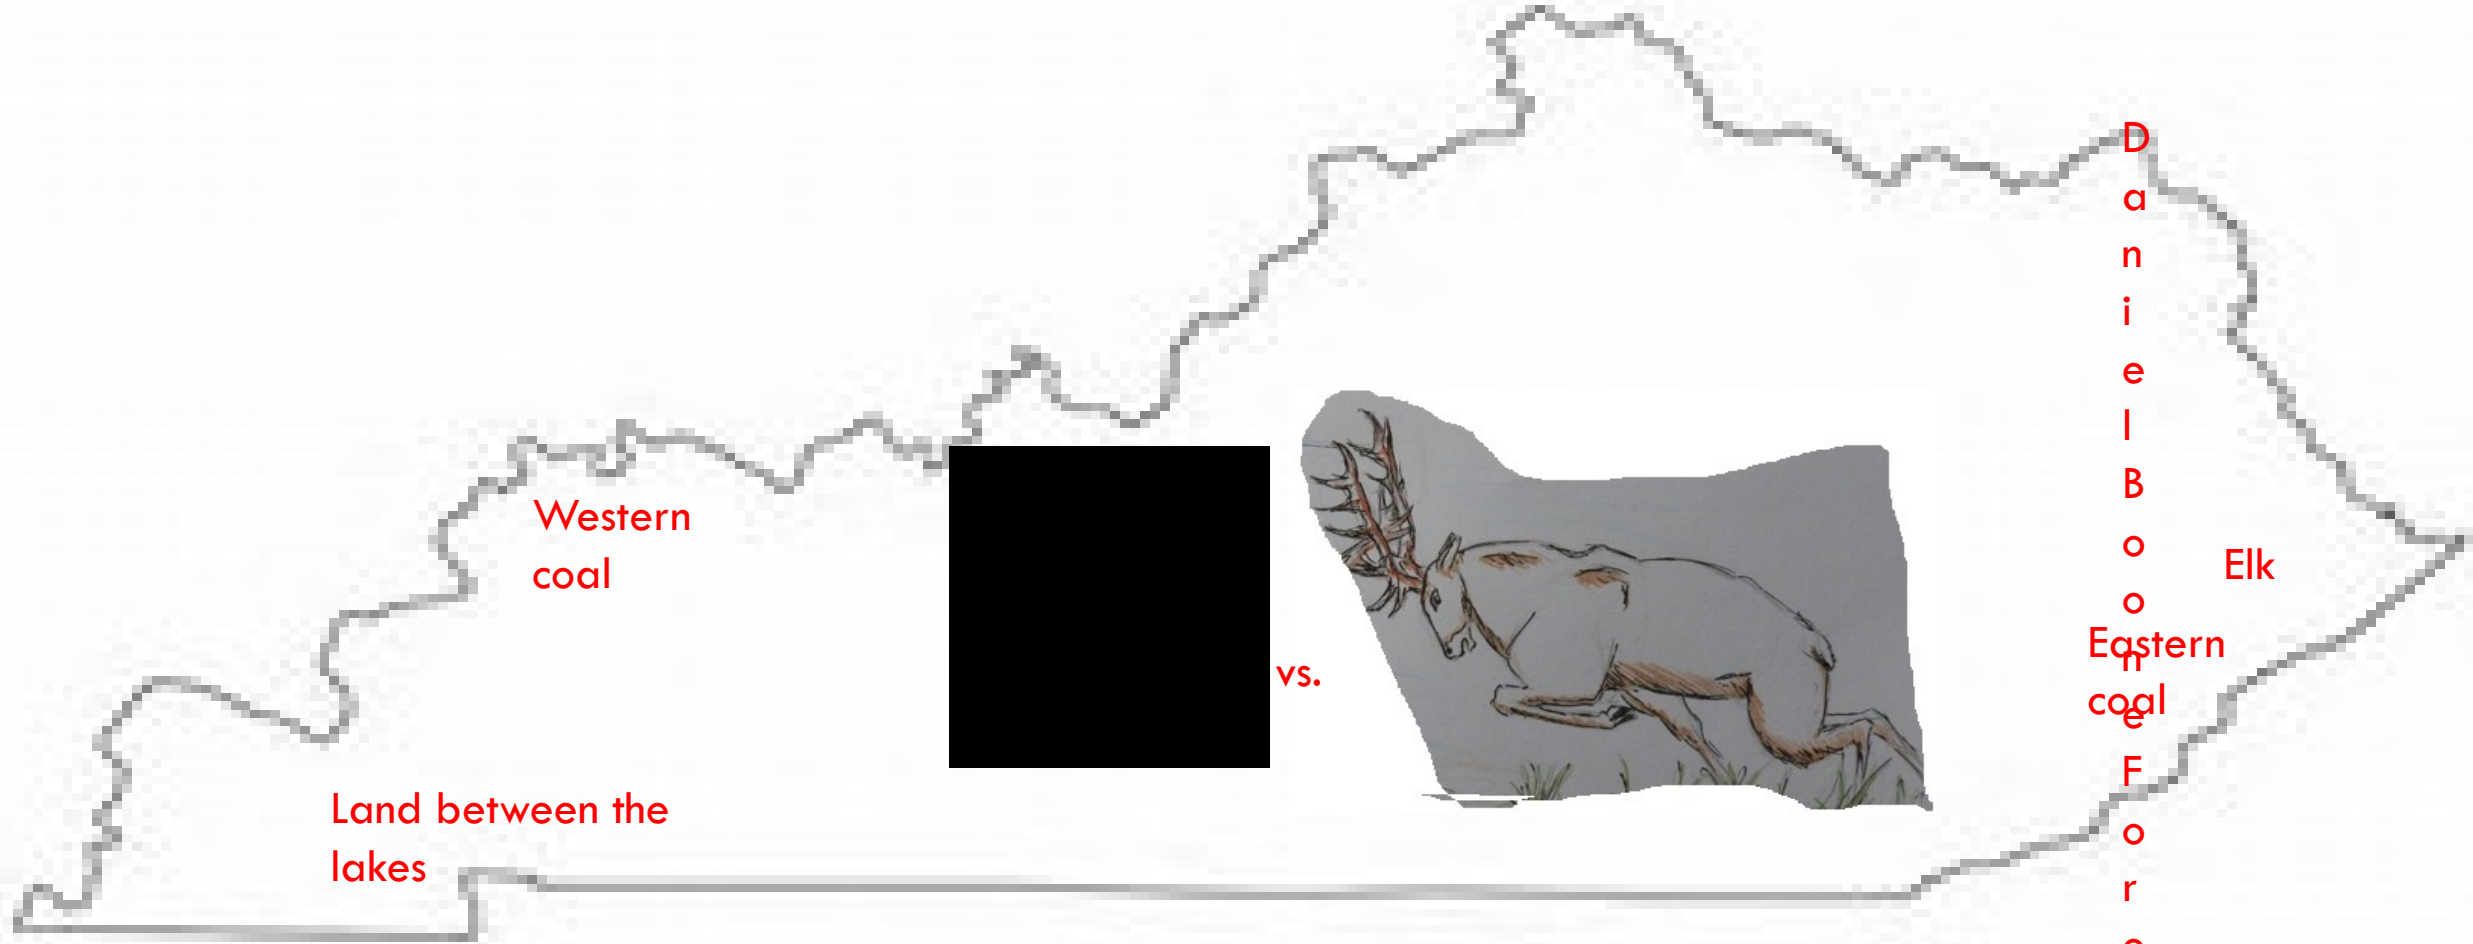

MICHAEL MCDERMOTT, EASTERN KENTUCKY UNIVERSITY  
CASTON MASTERS, MAT EASTERN KENTUCKY UNIVERSITY

Western  
coal

Land between the  
lakes

vs.

D  
a  
n  
i  
e  
l  
B  
o  
o  
n  
e  
F  
o  
r  
e  
s  
t

Eastern  
coal

Elk

# Ohio River Basin - Waterside Coal-Fired Power Plants

A large field of solar panels under a clear blue sky. The panels are arranged in rows and are tilted towards the sun. The ground is covered in green grass. The sky is a clear, bright blue with a few wispy clouds. The overall scene is a typical solar farm.

## ALTERNATIVE ENERGY TOPICS TO TEACH

- Overview of Fossil Fuels verses Alternative Energy
- Oil crop/Biofuels
- Solar
- Ethanol Production

- Biomass
- Geothermal
- Hydroelectric
- Wind

THANK YOU!